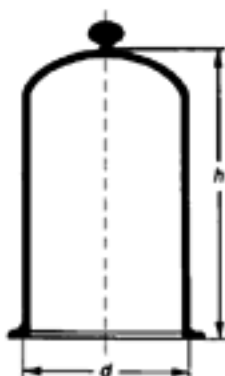

Bell Jars, stoppered

(Full height. Please note; shoulder height 50mm less than measurement shown)

Simax Borosilicate Glass

Catalogue Number **695**

DIAMETER x HEIGHT	PACK CONTENT
150 x 200 mm	2
150 x 250 mm	2
200 x 300 mm	2
200 x 350 mm	2

Bell Jars, knob type

(Full height. Please note; shoulder height 50mm less than measurement shown)

Simax Borosilicate Glass

Catalogue Number **2873**

DIAMETER x HEIGHT	PACK CONTENT
150 x 250 mm	2
180 x 300 mm	1
200 x 300 mm	1
200 x 350 mm	1

Bell Jars, tubulated

(Full height. Please note; shoulder height 50mm less than measurement shown)

Simax Borosilicate Glass

Catalogue Number **2874**

DIAMETER x HEIGHT	PACK CONTENT
150 x 200 mm	2
150 x 250 mm	2
200 x 300 mm	1
200 x 350 mm	1