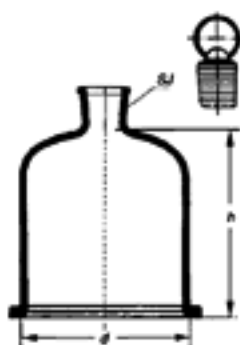

Bell Jars, stoppered

(Full height. Please note; shoulder height 50mm less than measurement shown)

Simax Borosilicate Glass

Catalogue Number **695**

DIAMETER x HEIGHT	PACK CONTENT
150 x 200 mm	2
150 x 250 mm	2
200 x 300 mm	2
200 x 350 mm	2

Bell Jars, knob type

(Full height. Please note; shoulder height 50mm less than measurement shown)

Simax Borosilicate Glass

Catalogue Number **2873**

DIAMETER x HEIGHT	PACK CONTENT
150 x 250 mm	2
180 x 300 mm	1
200 x 300 mm	1
200 x 350 mm	1

Bell Jars, tubulated

(Full height. Please note; shoulder height 50mm less than measurement shown)

Simax Borosilicate Glass

Catalogue Number **2874**

DIAMETER x HEIGHT	PACK CONTENT
150 x 200 mm	2
150 x 250 mm	2
200 x 300 mm	1
200 x 350 mm	1