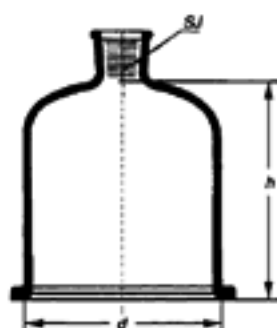

Bell Jars, stoppered

(Full height. Please note; shoulder height 50mm less than measurement shown)

Simax Borosilicate Glass

Catalogue Number **695**

DIAMETER x HEIGHT	PACK CONTENT
150 x 200 mm	2
150 x 250 mm	2
200 x 300 mm	2
200 x 350 mm	2

Bell Jars, knob type

(Full height. Please note; shoulder height 50mm less than measurement shown)

Simax Borosilicate Glass

Catalogue Number **2873**

DIAMETER x HEIGHT	PACK CONTENT
150 x 250 mm	2
180 x 300 mm	1
200 x 300 mm	1
200 x 350 mm	1

Bell Jars, tubulated

(Full height. Please note; shoulder height 50mm less than measurement shown)

Simax Borosilicate Glass

Catalogue Number **2874**

DIAMETER x HEIGHT	PACK CONTENT
150 x 200 mm	2
150 x 250 mm	2
200 x 300 mm	1
200 x 350 mm	1