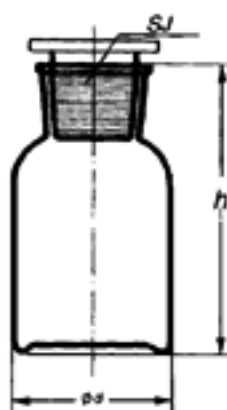

Reagent Bottles, wide mouth with glass stopper

Soda-Lime Glass

Catalogue Number **2006**

CAPACITY	PACK CONTENT
50 ml	40
100 ml	48
250 ml	30
500 ml	15
1000 ml	12
2000 ml	6
5000 ml	3