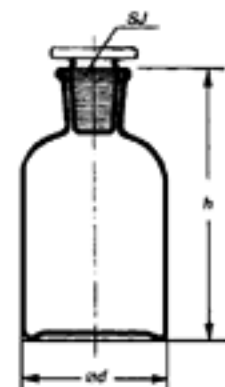

## Reagent Bottles, narrow mouth without stopper

Soda-Lime Glass

Catalogue Number **2000**

CAPACITY	PACK CONTENT
50 ml	48
100 ml	70
250 ml	30
500 ml	15
1000 ml	12

## Reagent Bottles, narrow mouth with glass stopper

Soda-Lime Glass

Catalogue Number **2002**

CAPACITY	PACK CONTENT
50 ml	48
100 ml	70
250 ml	30
500 ml	15
1000 ml	12
2000 ml	6

## Reagent Bottles, wide mouth with glass stopper

Soda-Lime Glass

Catalogue Number **2006**

CAPACITY	PACK CONTENT
50 ml	40
100 ml	48
250 ml	30
500 ml	15
1000 ml	12
2000 ml	6
5000 ml	3

## Square Reagent Bottles, wide mouth with glass stopper

Soda-Lime Glass

Catalogue Number **2043**

CAPACITY	PACK QUANTITY
100 ml	48
150 ml	18
250 ml	42
350 ml	30
500 ml	24
750 ml	15