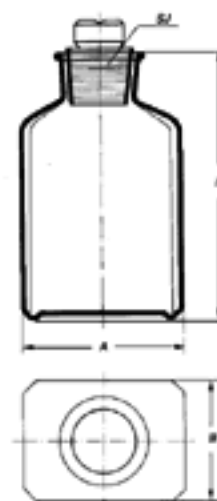

## Reagent Bottles, wide mouth with glass stopper

Soda-Lime Glass

Catalogue Number **2006**

CAPACITY	PACK CONTENT
50 ml	40
100 ml	48
250 ml	30
500 ml	15
1000 ml	12
2000 ml	6
5000 ml	3

## Square Reagent Bottles, wide mouth with glass stopper

Soda-Lime Glass

Catalogue Number **2043**

CAPACITY	PACK QUANTITY
100 ml	48
150 ml	18
250 ml	42
350 ml	30
500 ml	24
750 ml	15