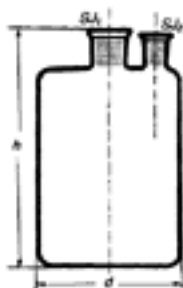

# Bottles, Woulff, two necks SJ

Simax Borosilicate Glass

Catalogue Number **2032**

CAPACITY	PACK CONTENT
500 ml	4
1000 ml	4
2000 ml	3
5000 ml	3
10000 ml	1

*3 neck also available with/without bottom outlets. Please enquire.*