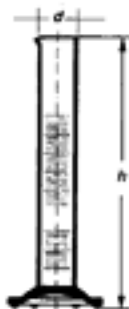

Measuring Cylinder, with hexagonal base Class A, Blue graduation

Simax Borosilicate Glass

Catalogue Number **I634/AM**

CAPACITY	PACK CONTENT
5 ml	1
10 ml	1
25 ml	1
50 ml	1
100 ml	1
250 ml	1
500 ml	1
1000 ml	1
2000 ml	1

Measuring Cylinder, with hexagonal base Class B, white graduation

(bronze graduation also available – same price)

Simax Borosilicate Glass, ISO 4788

Catalogue No. **I634/BB**

CAPACITY	PACK CONTENT
5 ml	1
10 ml	1
25 ml	1
50 ml	1
100 ml	1
250 ml	1
500 ml	1
1000 ml	1
2000 ml	1

Measuring Cylinders, with round base brown graduations

Bomex Borosilicate Glass, ISO 4788

Catalogue Number **BI202**

CAPACITY	PACK CONTENT
10 ml	25
25 ml	20
50 ml	10
100 ml	1
250 ml	1
500 ml	1
1000 ml	1
2000 ml	1

Mould Blown Cylinder

Simax Borosilicate Glass

Catalogue No. **MB**

LENGTH MM	DIAMETER MM	WALL THICKNESS	PACK CONTENT
400	250	7.00	1
400	215	6.50	1
400	185	5.50	1
400	160	5.50	1
400	130	3.00	1
400	105	3.00	1
400	85	3.00	1
400	65	3.00	1