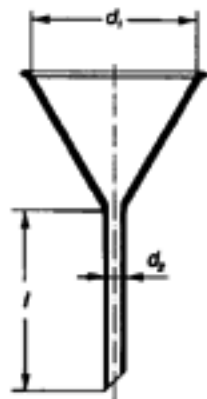

Funnels, plain

Simax Borosilicate Glass, ISO 4798

Catalogue Number **2350**

DIAMETER	APPROX CAPACITY	PACK CONTENT
35 mm	10 ml	10
45 mm	15 ml	10
55 mm	30 ml	10
75 mm	90 ml	10
100 mm	180 ml	10
150 mm	600 ml	6
200 mm	1600 ml	6
250 mm	4000 ml	2

Funnels

Soda-Lime Glass®

Catalogue Number **2350/S**

DIAMETER	PACK CONTENT
55 mm	12
75 mm	12
100 mm	12
