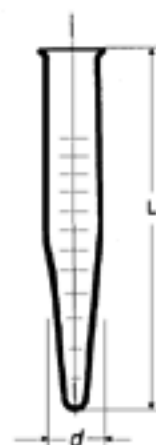

Test tubes with conical bottom, with rim

Simax Borosilicate Glass

Catalogue Number **3821**

d MM	L MM	WALL MM	PACK CONTENT	PRICE PER PACK
14	100	1.5	50	£18.00
14	120	1.5	50	£18.00
15	80	1.2	50	£18.00
15	105	1.2	50	£18.00
16	100	1.8	50	£20.00
16	120	1.8	50	£20.00
17	120	1.2	50	£20.00

Test tubes with screw cap

Simax Borosilicate Glass

Catalogue Number **3830**

GL	d MM	L MM	WALL MM	PACK CONTENT	PRICE PER PACK
18	16	100	1.8	50	£40.50
18	16	120	1.8	50	£43.00
18	16	160	1.8	50	£52.00

Tubes centrifuge, graduated

Simax Borosilicate Glass

Catalogue Number **3822**

CAPACITY ML	d MM	L MM	PACK CONTENT	PRICE PER PACK
10	17	120	50	£199.50
15	18	140	50	£205.00
25	24	150	50	£256.00