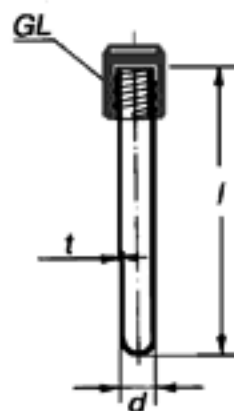

Test tubes with conical bottom, with rim

Simax Borosilicate Glass

Catalogue Number **3821**

d MM	L MM	WALL MM	PACK CONTENT	PRICE PER PACK
14	100	1.5	50	£18.00
14	120	1.5	50	£18.00
15	80	1.2	50	£18.00
15	105	1.2	50	£18.00
16	100	1.8	50	£20.00
16	120	1.8	50	£20.00
17	120	1.2	50	£20.00

Test tubes with screw cap

Simax Borosilicate Glass

Catalogue Number **3830**

GL	d MM	L MM	WALL MM	PACK CONTENT	PRICE PER PACK
18	16	100	1.8	50	£40.50
18	16	120	1.8	50	£43.00
18	16	160	1.8	50	£52.00

Tubes centrifuge, graduated

Simax Borosilicate Glass

Catalogue Number **3822**

CAPACITY ML	d MM	L MM	PACK CONTENT	PRICE PER PACK
10	17	120	50	£199.50
15	18	140	50	£205.00
25	24	150	50	£256.00