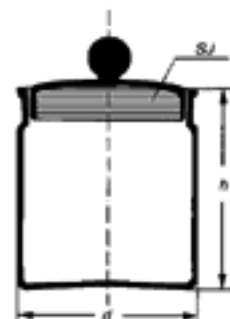

Weighing Bottles, low form

Simax Borosilicate Glass

Catalogue Number **2602/N**

DIMENSIONS (DIA. x HT.)	PACK CONTENT
50 x 25 mm	10
60 x 30 mm	10
80 x 40 mm	10

Weighing Bottles, tall form

Simax Borosilicate Glass

Catalogue Number **2602/V**

DIMENSIONS (DIA. x HT.)	PACK CONTENT
20 x 40 mm	8 ml 10
25 x 50 mm	20 ml 10
30 x 60 mm	42 ml 10
40 x 80 mm	65 ml 10

Weighing Scoop

Simax Borosilicate Glass

Catalogue Number **8245**

CAPACITY	PACK CONTENT
3 ml	1
6 ml	1
10 ml	1