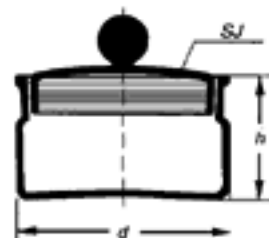

Weighing Bottles, low form

Simax Borosilicate Glass

Catalogue Number **2602/N**

DIMENSIONS (DIA. x HT.)	PACK CONTENT
50 x 25 mm	10
60 x 30 mm	10
80 x 40 mm	10

Weighing Bottles, tall form

Simax Borosilicate Glass

Catalogue Number **2602/V**

DIMENSIONS (DIA. x HT.)	PACK CONTENT
20 x 40 mm	8 ml 10
25 x 50 mm	20 ml 10
30 x 60 mm	42 ml 10
40 x 80 mm	65 ml 10

Weighing Scoop

Simax Borosilicate Glass

Catalogue Number **8245**

CAPACITY	PACK CONTENT
3 ml	1
6 ml	1
10 ml	1